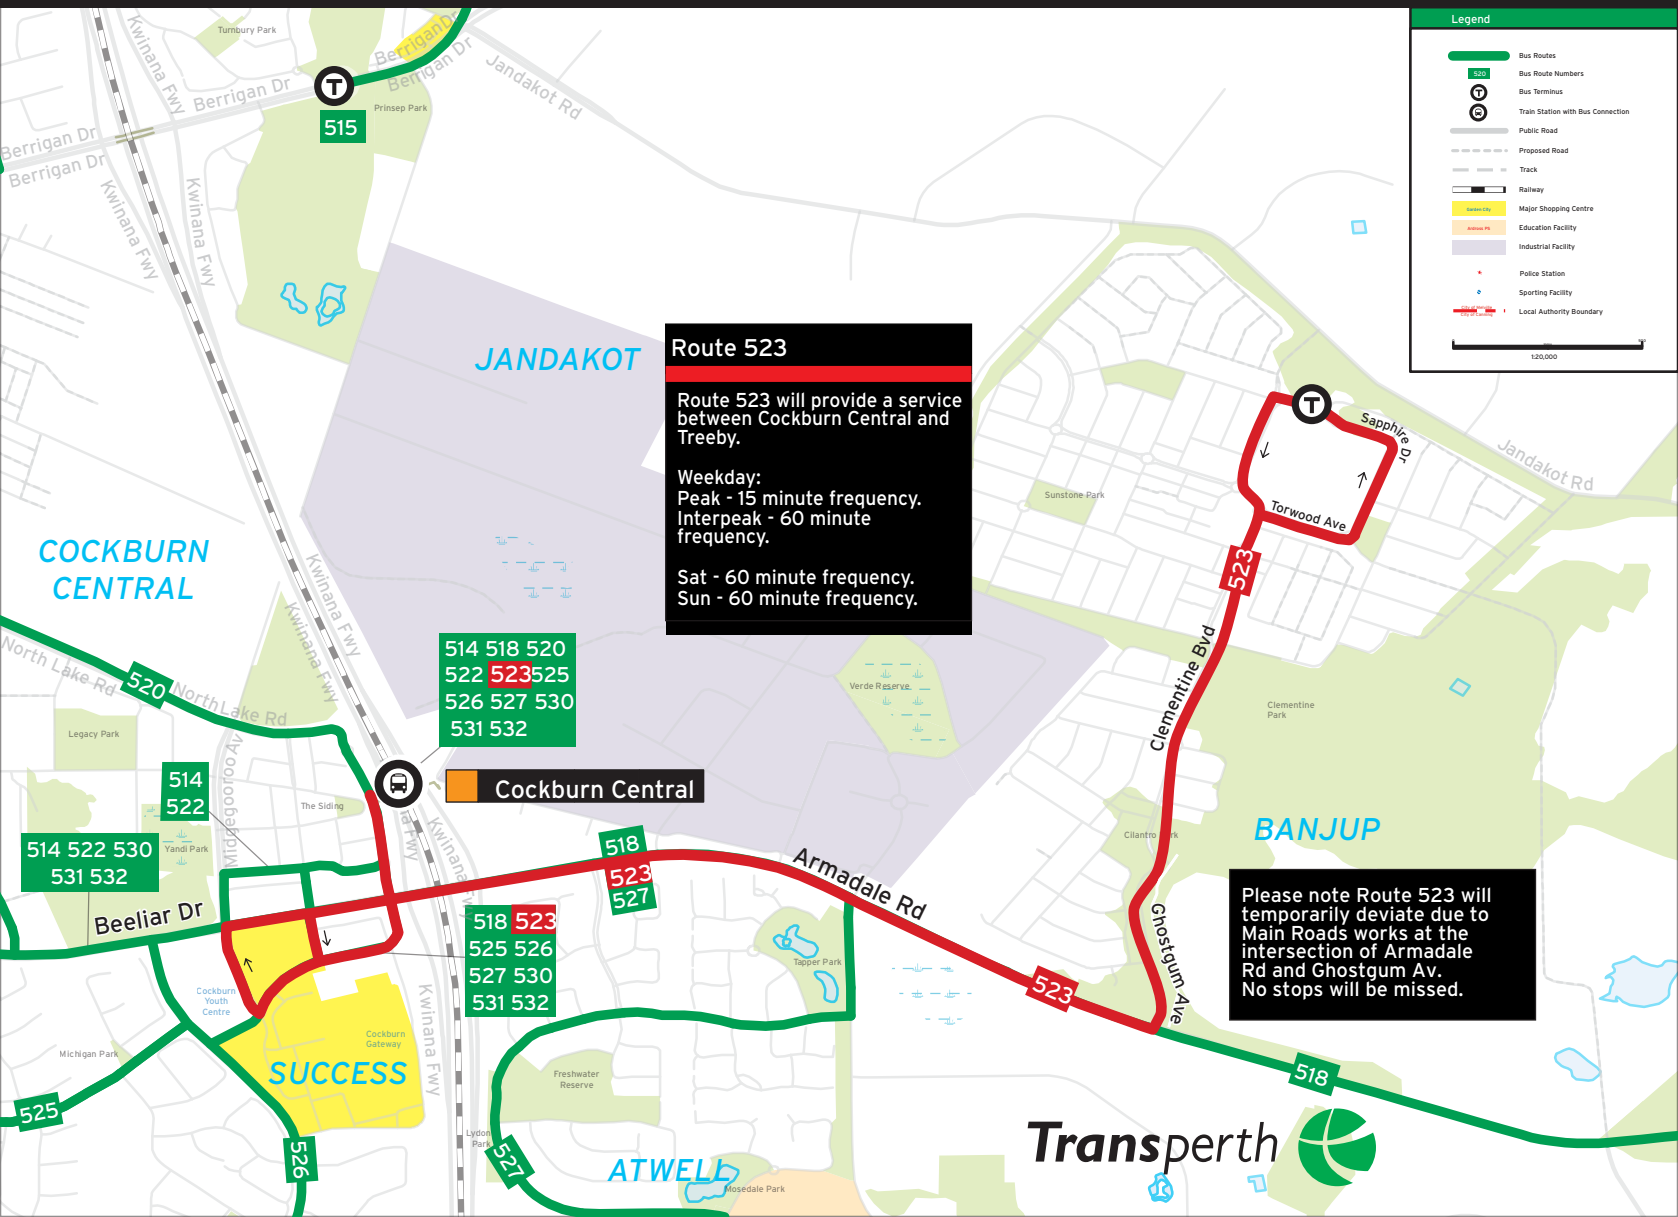

# Proposed Route 523 Bus Service

**Route 523**

Route 523 will provide a service between Cockburn Central and Treeby.

Weekday:  
 Peak - 15 minute frequency.  
 Interpeak - 60 minute frequency.

Sat - 60 minute frequency.  
 Sun - 60 minute frequency.

514 518 520  
 522 **523** 525  
 526 527 530  
 531 532

**Cockburn Central**

518 **523**  
 525 526  
 527 530  
 531 532

Please note Route 523 will temporarily deviate due to Main Roads works at the intersection of Armadale Rd and Ghostgum Av. No stops will be missed.